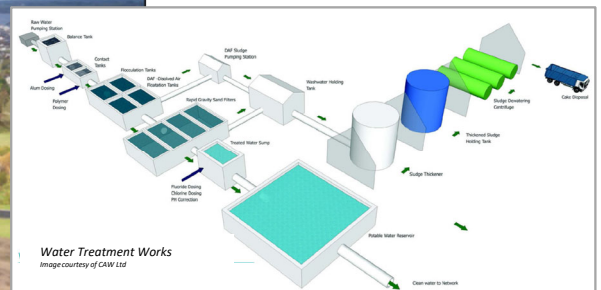

A Lunchtime **SITE VISIT** to the
Foxes Den Water Treatment Plant, Sligo

Hosted by Celtic Anghian Water Ltd and Irish Water

Date: **Friday 3rd May 2019** Time: **1pm**

Address: Foxes Den WTP, Tonaphubhle, Sligo
Google Maps: <https://goo.gl/maps/tsTtEP4fuU72>
Coordinates: 54.255607, -8.454868
Journey: approx 10mins from Sligo Town Centre
Parking: available at the site

A €3 million upgrade and refurbishment of the Foxes Den Water Treatment Plant completed in 2017 aims to meet the current water demand in Sligo whilst also providing capacity to meet future development needs. The current Foxes Den Plant, which takes its raw water from Lough Gill, is now considered 'state of the art' and delivers approximately 11 million litres of drinking water per day to the Sligo area, at a quality that complies with national and European Drinking Water Regulations as well as Irish Water's own process and engineering standards. Here's your chance to see it all first hand...

This **lunchtime site visit** provides an excellent opportunity to visit this key piece of infrastructure, to hear from the operators of the plant, and to see the key stages of the water treatment process including pre-dosing, flocculation, clarification, filtration, fluoridation and chlorination.